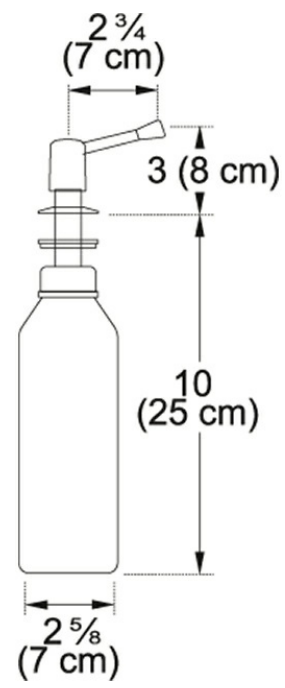

Soap dispenser 902-BRS NuBrass

An inspired soap dispensing solution for the kitchen, Franke soap dispensers are counter-sunk for an elegant look, leaving only the dispensing head visible. This soap dispenser matches the Franke Logik faucet family and is available in multiple finishes to match your decor.

Product Picture

Technical Drawing

General information

Countertop hole diameter	2 5/8"
--------------------------	--------

Product Information

Where to buy	Showroom
--------------	----------

Article Numbers

FUN#	119.0080.611
US Part Number	902-BRS